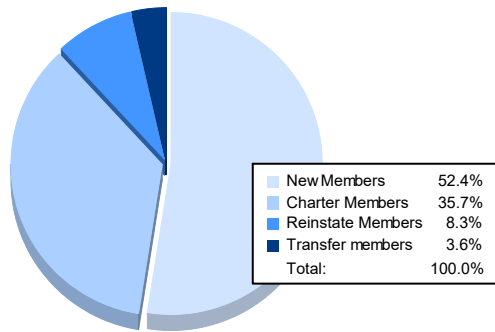

Year	New Clubs	Dropped Clubs	Gain/ Loss Clubs	New Members	Charter Members	Reinstate Members	Transfer Members	Total Member Added	Total Members Dropped	Gain/ Loss Members
2016-2017	0	0	0	101	0	2	5	108	106	2
2017-2018	0	2	-2	52	1	12	3	68	164	-96
2018-2019	0	0	0	49	0	9	3	61	106	-45
2019-2020	0	2	-2	42	0	8	5	55	103	-48
2020-2021	1	0	1	44	30	7	3	84	77	7
<b>Average</b>	<b>0</b>	<b>1</b>	<b>-1</b>	<b>58</b>	<b>6</b>	<b>8</b>	<b>4</b>	<b>75</b>	<b>111</b>	<b>-36</b>

### Membership Composition June 2021 Cumulative

### Gender Composition June 2021 Cumulative