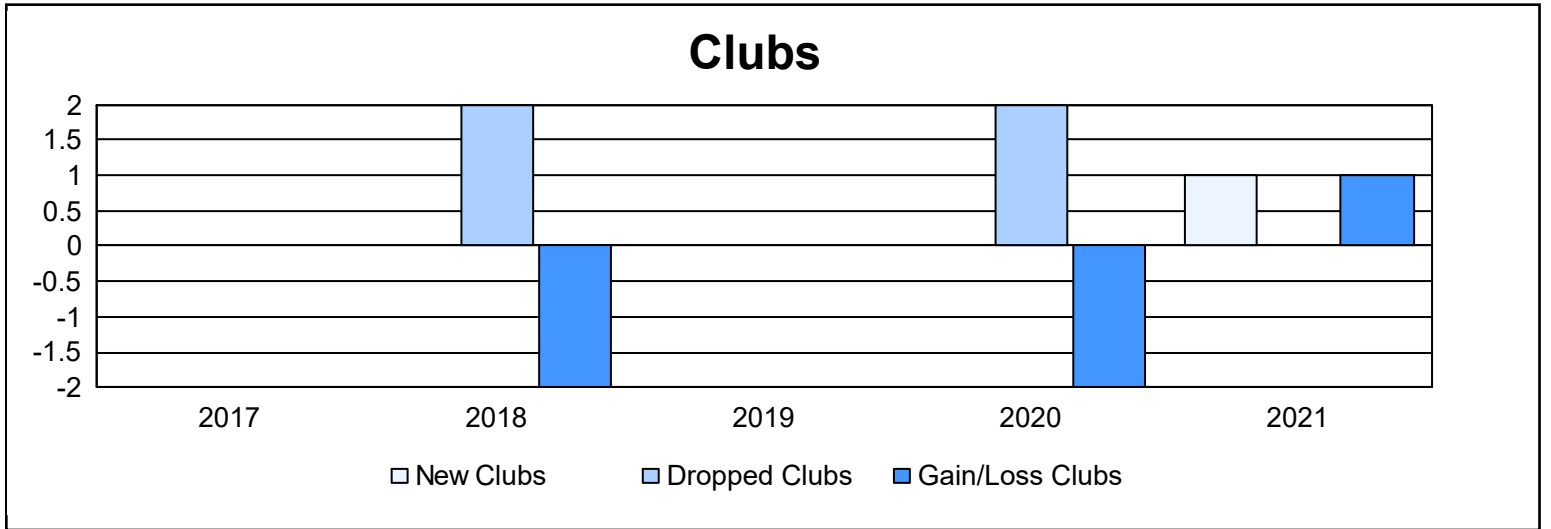

Year	New Clubs	Dropped Clubs	Gain/ Loss Clubs	New Members	Charter Members	Reinstate Members	Transfer Members	Total Member Added	Total Members Dropped	Gain/ Loss Members
2016-2017	0	0	0	101	0	2	5	108	106	2
2017-2018	0	2	-2	52	1	12	3	68	164	-96
2018-2019	0	0	0	49	0	9	3	61	106	-45
2019-2020	0	2	-2	42	0	8	5	55	103	-48
2020-2021	1	0	1	44	30	7	3	84	77	7
<b>Average</b>	<b>0</b>	<b>1</b>	<b>-1</b>	<b>58</b>	<b>6</b>	<b>8</b>	<b>4</b>	<b>75</b>	<b>111</b>	<b>-36</b>

### Membership Composition June 2021 Cumulative