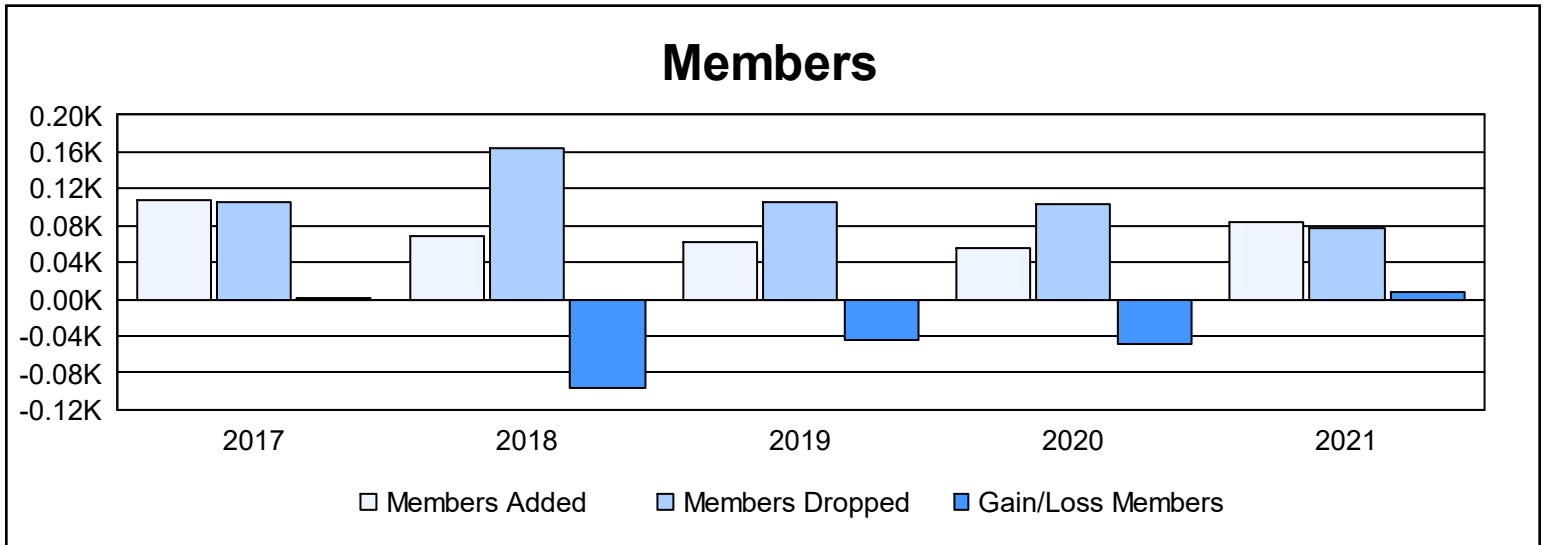

Year	New Clubs	Dropped Clubs	Gain/ Loss Clubs	New Members	Charter Members	Reinstate Members	Transfer Members	Total Member Added	Total Members Dropped	Gain/ Loss Members
2016-2017	0	0	0	101	0	2	5	108	106	2
2017-2018	0	2	-2	52	1	12	3	68	164	-96
2018-2019	0	0	0	49	0	9	3	61	106	-45
2019-2020	0	2	-2	42	0	8	5	55	103	-48
2020-2021	1	0	1	44	30	7	3	84	77	7
<b>Average</b>	<b>0</b>	<b>1</b>	<b>-1</b>	<b>58</b>	<b>6</b>	<b>8</b>	<b>4</b>	<b>75</b>	<b>111</b>	<b>-36</b>

### Membership Composition June 2021 Cumulative